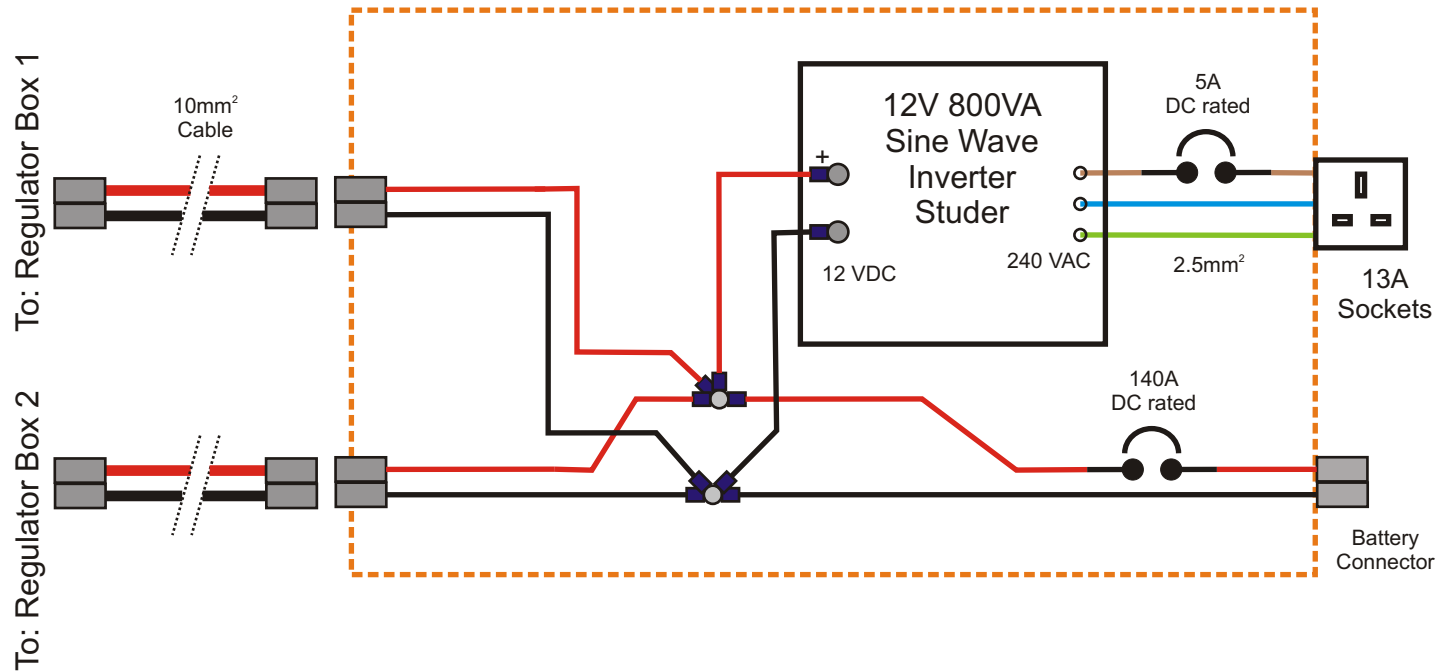

JUNCTION BOX

Wiring Diagram
8 Bike Generator Junction Box
For: Magnificent Revolution
By: Matthew Little
matt@re-innovation.co.uk
07823325366
Date: 25th September 2011
Version: 1.1